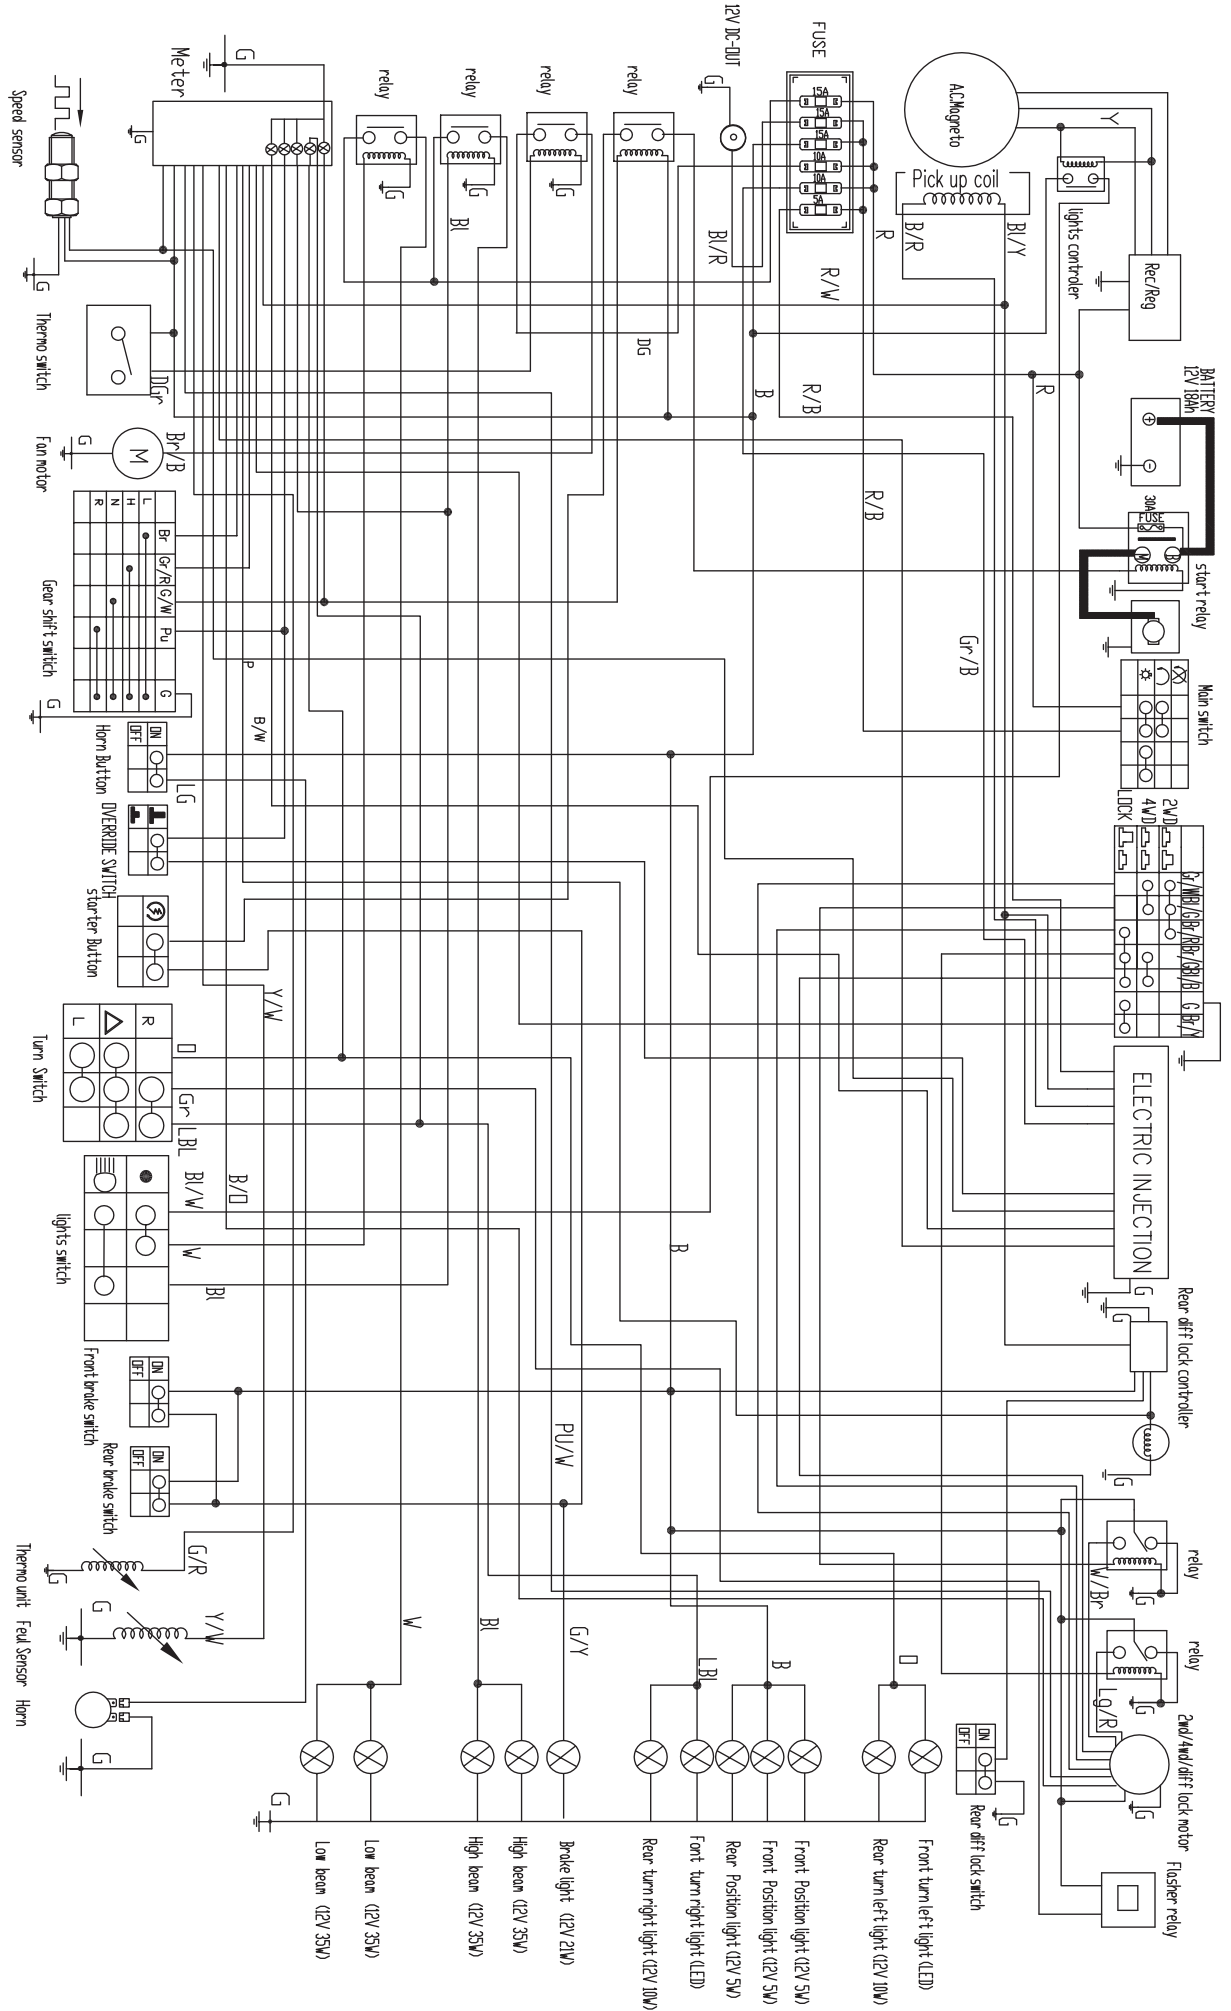

WIRING DIAGRAM FOR LH500ATV-D EFI EUROPE MODEL

Note	Colour
B	Black
Y	Yellow
P	Pink
R	Red
Br	Brown
W	White
Bl	Blue
G	Green
G/Bl	Green/Blue
G/W	Green/White
Y/R	Yellow/Red
B/W	Black/White
Br/W	Brown/White
G/R	Green/Red
G/Y	Green/Yellow
B/R	Black/Red
Pu	Purple
B/Y	Black/Yellow
Br/R	Brown/Red
Gr	Gray