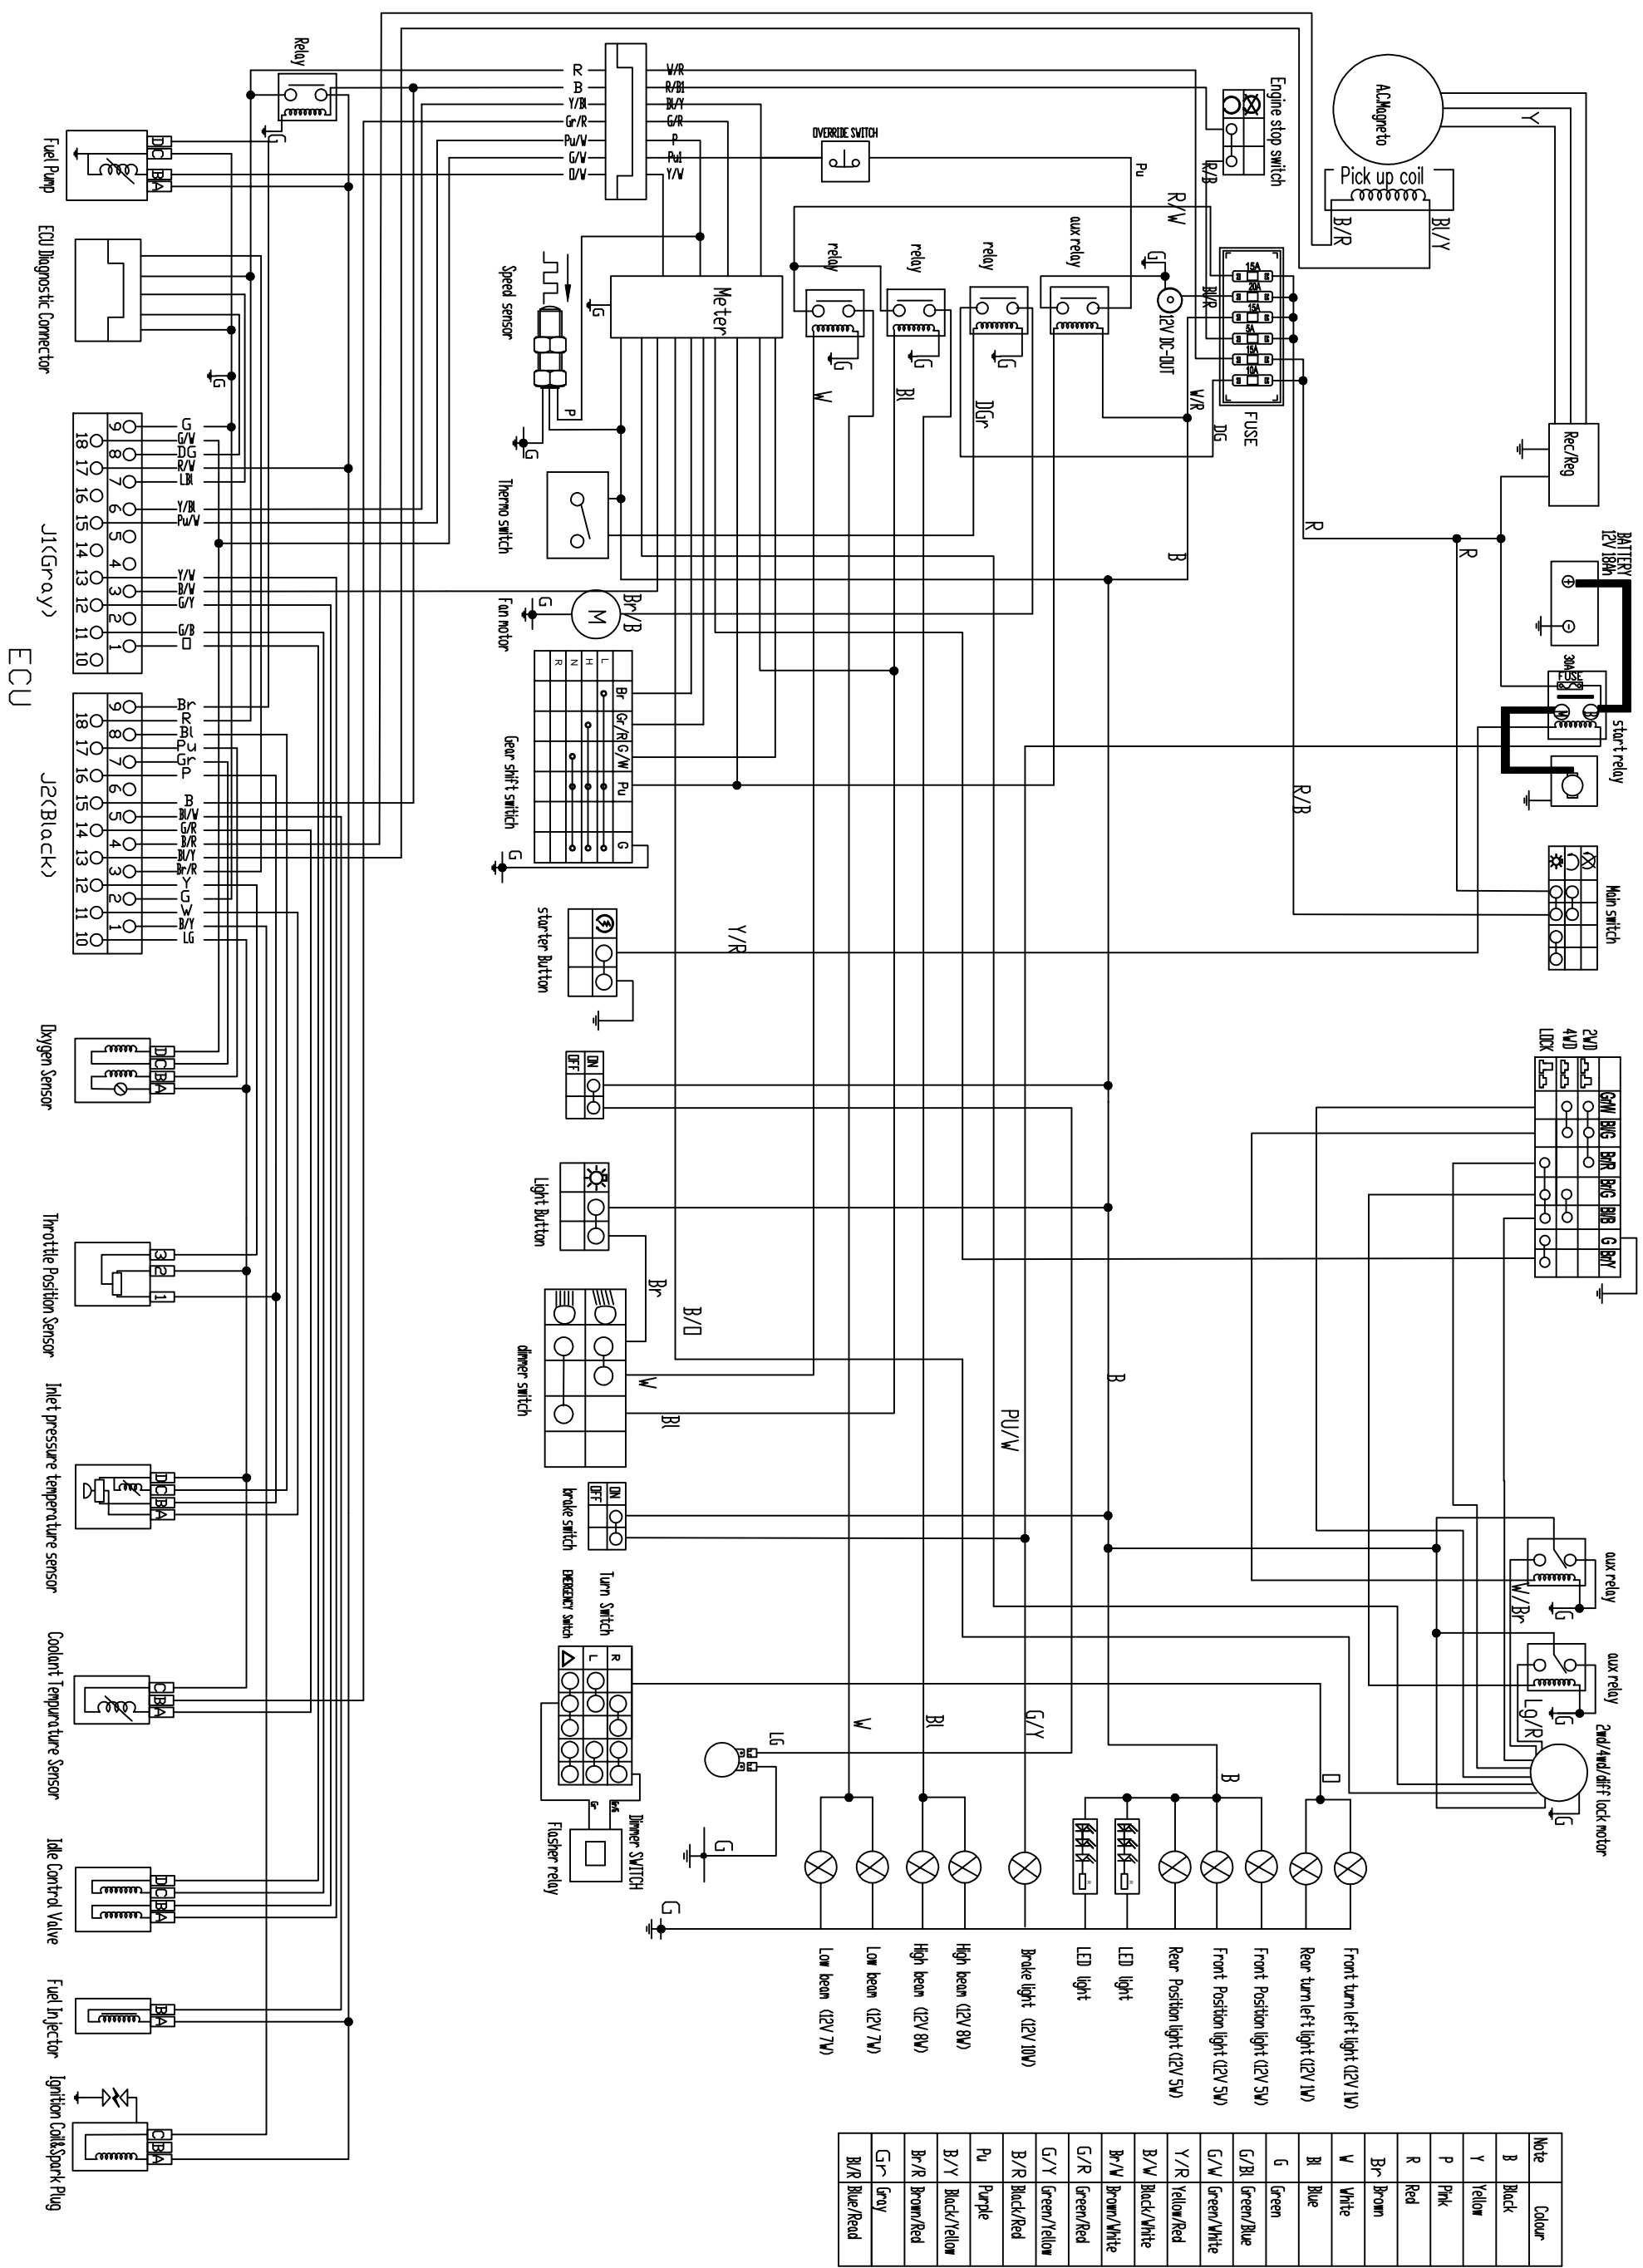

WIRING DIAGRAM FOR LH500ATV-D EFI

Note	Colour
B	Black
Y	Yellow
P	Pink
R	Red
Br	Brown
V	White
Bl	Blue
G	Green
G/Bl	Green/Blue
G/W	Green/White
Y/R	Yellow/Red
B/W	Black/White
Br/W	Brown/White
G/R	Green/Red
G/Y	Green/Yellow
B/R	Black/Red
Pu	Purple
B/Y	Black/Yellow
Br/R	Brown/Red
G~	Grey
Bl/R	Blue/Red